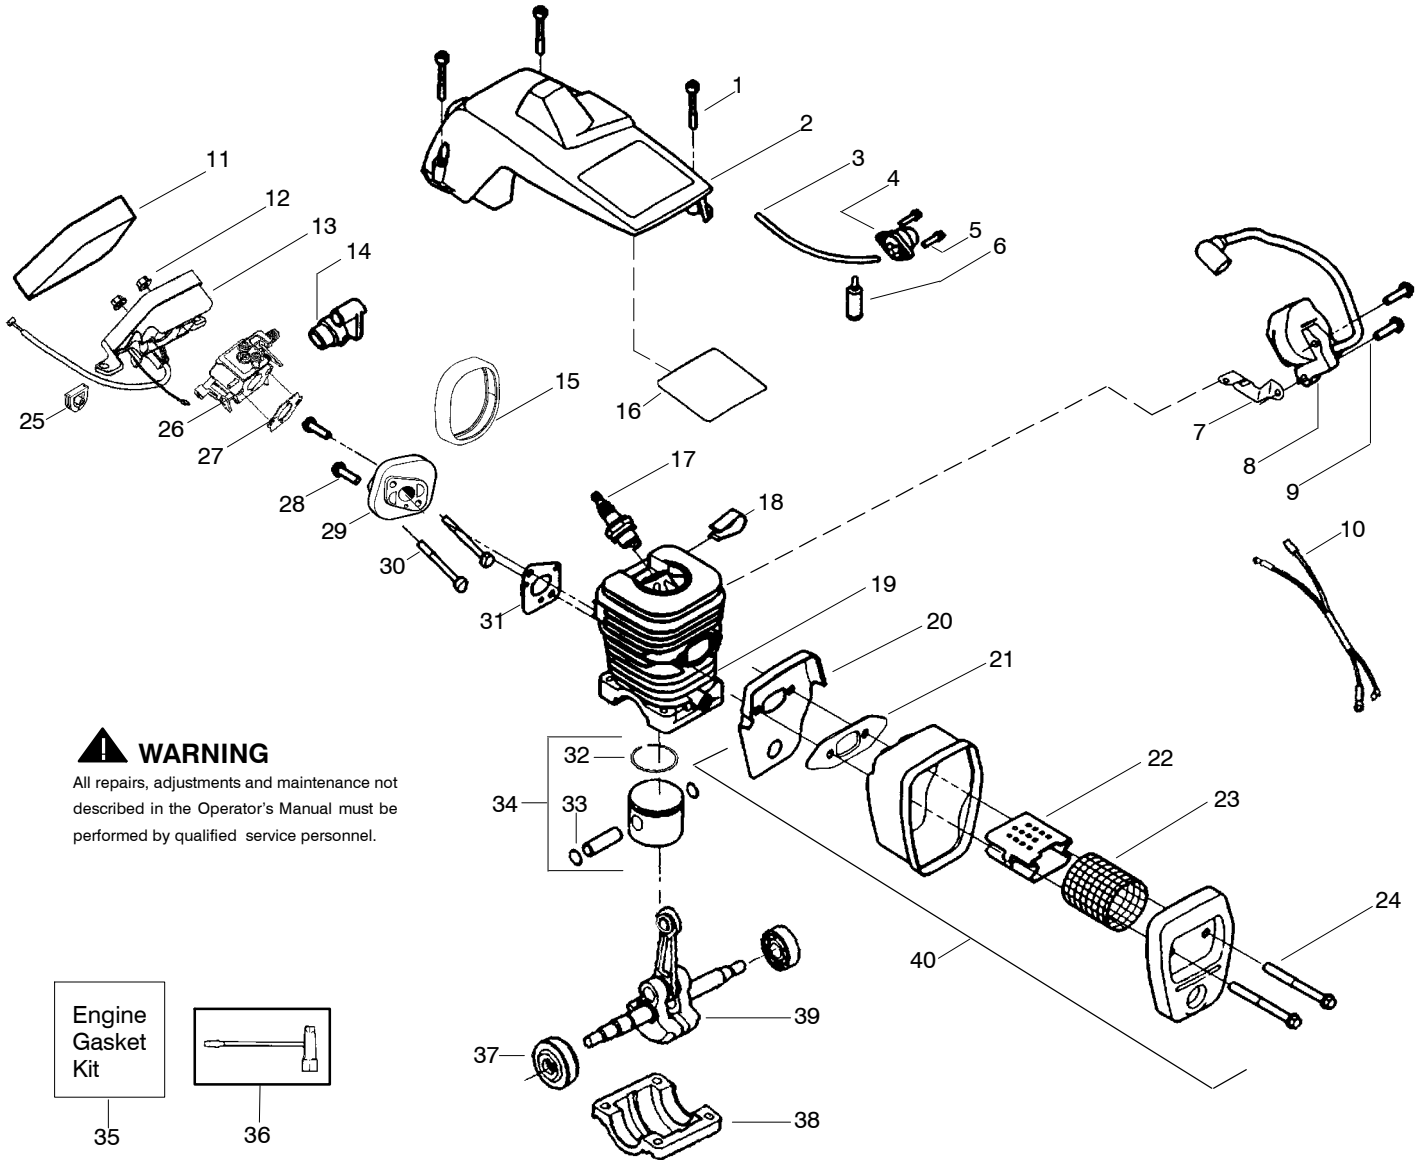

Ref.	Part No.	Description	Ref.	Part No.	Description	Ref.	Part No.	Description
1.	530016153	Screw	20.	530049870	Backplate - Muffler	37.	530056363	Assy - Seal & Bearing
2.	530056914	Assy - Cylinder Shield (includes # 16)	21.	530069608	Gasket - Muffler (kit)	38.	530037935	Cap - Crankcase
3.	530069247	Kit - Fuel Line (Small)	22.	530037813	Diffuser - Muffler	39.	530047062	Assy - Crankshaft
4.	530071835	Kit - Air Purge (incl. #5)	23.	530036103	Screen - Spark	40.	530047207	Assy - Muffler (Incl. 20,21,22,23,24)
5.	530015780	Screw	24.	530016132	Bolt - Muffler			Not Shown
6.	530095646	Assy - Fuel Pick-up	25.	530047631	Grommet - Throttle Cable			Manuals
7.	530047442	Strap - Ground	26.	---	Kit - Carburetor			(Scan)
8.	530039198	Ignition Module		530071820	Zama (W - 20)			(Euro 1)
9.	530015814	Screw		530071821	Walbro (WT - 662)			(Euro 2)
10.	530057475	Assy - Wire Harness	27.	530069608	Gasket - Carb. (kit)			(Euro 3)
11.	530037793	Foam - Air Filter	28.	530016386	Screw			(Euro 4)
12.	530016101	Nut	29.	530049700	Carb. Adapter			(Euro 5)
13.	530057702	Assy - Air Box	30.	530016187	Screw			(Russian)
14.	530035526	Grommet - Carb Adjust	31.	530069608	Gasket - Adaptor (kit)			(Turkish)
15.	530054144	Seal - Carb Adapter	32.	530038729	Ring - Piston			Decal - Warning
16.	530055698	Reflector - Heat	33.	530015697	Retainer - Piston Pin			
17.	952030150	Spark Plug (RCJ - 7Y)	34.	530071408	Kit - Piston (Incl. 32 & 33)			
18.	530016136	Clip - High Tension Lead	35.	530069608	Kit - Engine Gasket (Incl. 21, 27 & 31)			
19.	530012550	Cylinder	36.	530031135	Scrench			

↙ = NEW PART NUMBER FOR THIS IPL

★ = REFER TO THE SERVICE REFERENCE INDICATED FOR MORE INFORMATION. (LOCATED AT END OF IPL)